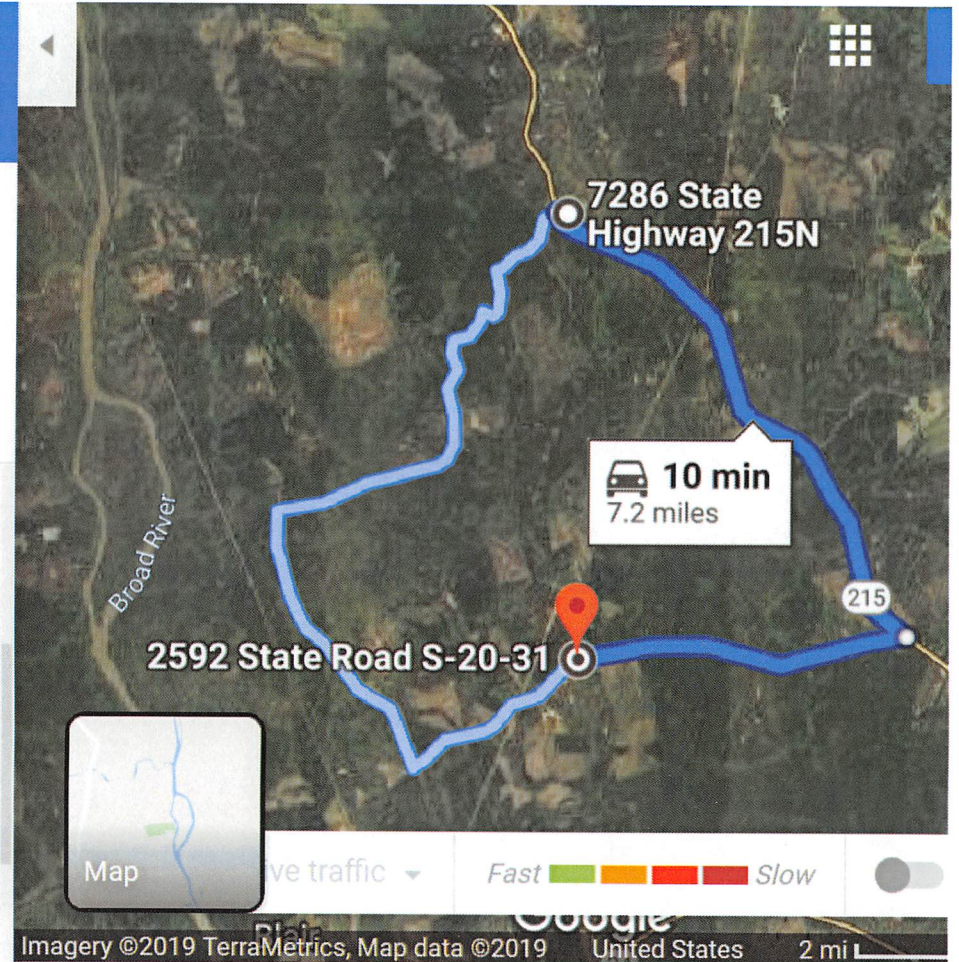

from 7286 State Hwy 215N, Blair, SC 29015
to 2592 State Rd S-20-31, Blair, SC 29015

10 min (7.2 miles)

via SC-215 S/State Hwy 215N and State Rd S-20-31

Fastest route

Turn left onto SC-215 S/State Hwy 215N

4.5 mi

Turn right onto State Rd S-20-31

i Destination will be on the right

2.6 mi

2592 State Rd S-20-31 Oaks Plantation

Blair, SC 29015