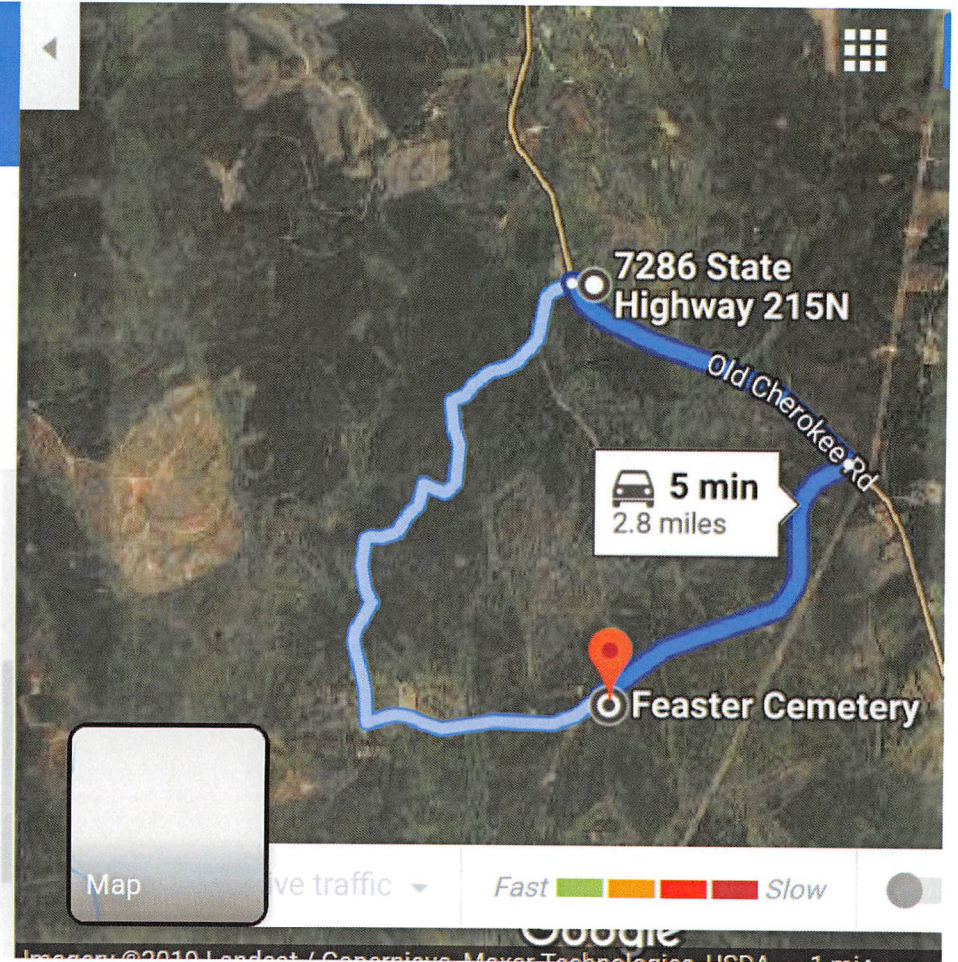

1.3 mi

Turn right onto State Rd 20-302

i Destination will be on the left

1.4 mi

Feaster Cemetery

Blair, SC 29015

← from 7286 State Hwy 215N, Blair, SC 29015
to State Rd 20-302, Blair, SC 29015

7 min (3.5 miles)

via SC-215 S/State Hwy 215N and State Rd 20-302

Fastest route

↶ Turn left onto SC-215 S/State Hwy 215N

1.3 mi

↷ Turn right onto State Rd 20-302

i Destination will be on the left

2.1 mi

State Rd 20-302 Mobley-Meador Cemetery