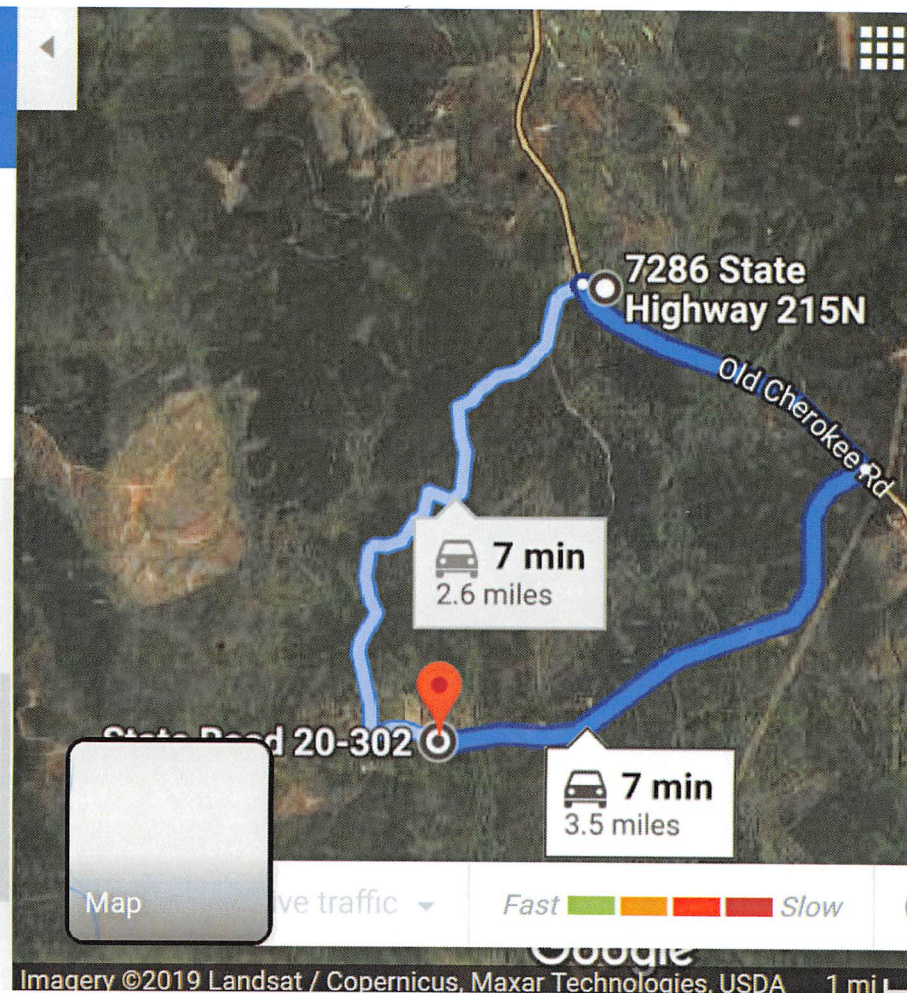

1.3 mi

Turn right onto State Rd 20-302

i Destination will be on the left

1.4 mi

Feaster Cemetery

Blair, SC 29015

← from 7286 State Hwy 215N, Blair, SC 29015
to State Rd 20-302, Blair, SC 29015

7 min (3.5 miles)

via SC-215 S/State Hwy 215N and State Rd 20-302

Fastest route

↶ Turn left onto SC-215 S/State Hwy 215N

1.3 mi

↷ Turn right onto State Rd 20-302

i Destination will be on the left

2.1 mi

State Rd 20-302 Mobley-Meador Cemetery

Blair, SC 29015

from 7286 State Hwy 215N, Blair, SC 29015
to 4293 SC-215, Blair, SC 29015

4 min (2.9 miles)

via SC-215 S/State Hwy 215N

Fastest route, the usual traffic

Turn left onto SC-215 S/State Hwy 215N

i Destination will be on the right

2.8 mi

4293 SC-215 Fort Wagner Monument

Blair, SC 29015

Imagery ©2019 TerraMetrics, Map data ©2019 5 mi

7286 State Hwy 215N

Blair, SC 29015

- ↑ 1. Head west toward SC-215 N/State Hwy 215N
489 ft
- ↶ 2. Turn left onto SC-215 S/State Hwy 215N
7.1 mi
- ↶ 3. Turn left onto SC-34 E
12.5 mi
- ↑ 4. Continue onto SC-200 E/Newberry Rd
0.5 mi
- ↷ 5. Turn right onto Evans St Ext
0.5 mi
- ↷ 6. Turn right onto N Congress St
0.6 mi
i Destination will be on the right