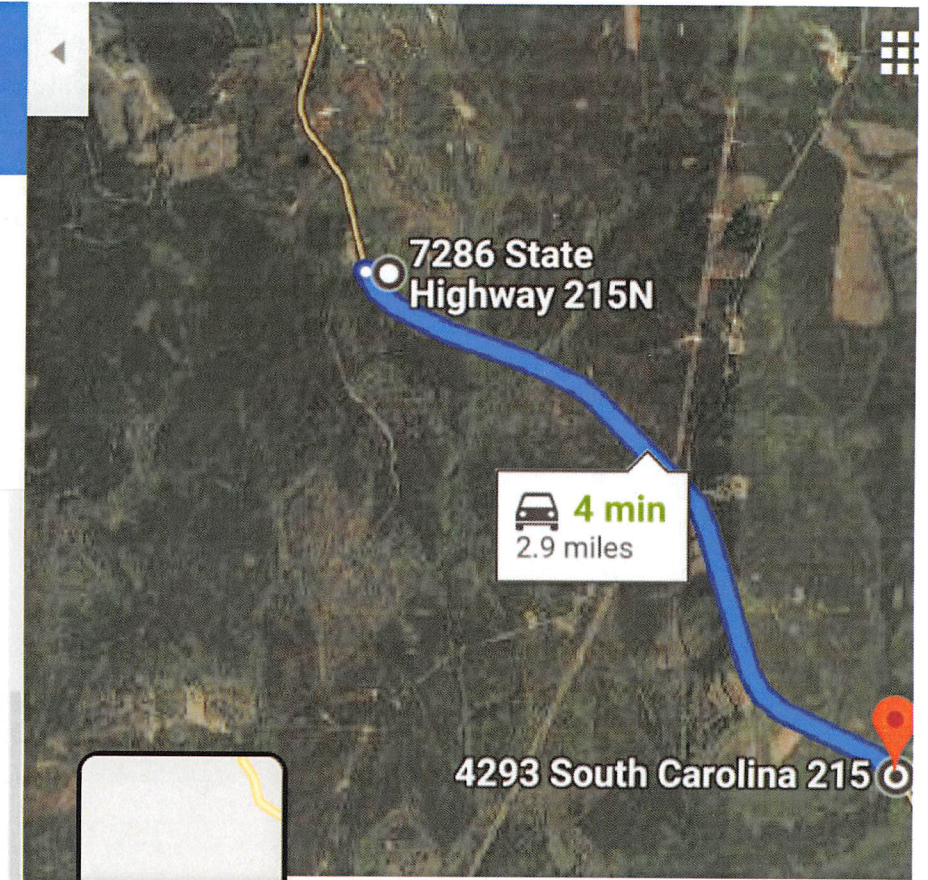

← from 7286 State Hwy 215N, Blair, SC 29015 to Antioch Church, Blair, SC 29015

3 min (1.4 miles) via SC-215 N/State Hwy 215N Fastest route, the usual traffic

- Turn right onto SC-215 N/State Hwy 215N 1.1 mi
- Turn right onto Dave Jenkins Rd 367 ft
- Turn right 0.1 mi

Blair, SC 29015

from 7286 State Hwy 215N, Blair, SC 29015
to 4293 SC-215, Blair, SC 29015

4 min (2.9 miles)

via SC-215 S/State Hwy 215N

Fastest route, the usual traffic

Turn left onto SC-215 S/State Hwy 215N

i Destination will be on the right

2.8 mi

4293 SC-215 Fort Wagner Monument

Blair, SC 29015

Imagery ©2019 TerraMetrics, Map data ©2019 5 mi

7286 State Hwy 215N

Blair, SC 29015

- ↑ 1. Head west toward SC-215 N/State Hwy 215N
489 ft
- ↶ 2. Turn left onto SC-215 S/State Hwy 215N
7.1 mi
- ↶ 3. Turn left onto SC-34 E
12.5 mi
- ↑ 4. Continue onto SC-200 E/Newberry Rd
0.5 mi
- ↷ 5. Turn right onto Evans St Ext
0.5 mi
- ↷ 6. Turn right onto N Congress St
0.6 mi
i Destination will be on the right