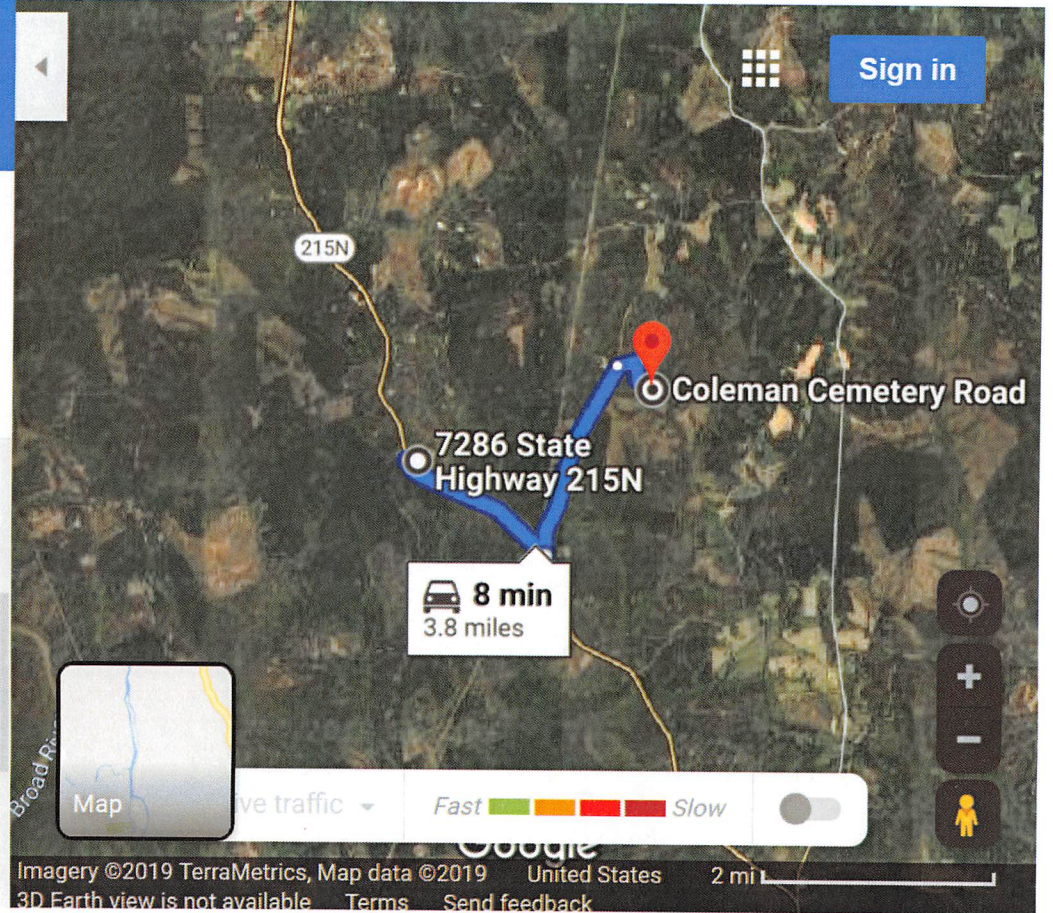

Antioch Church Blair, SC 29015

Map Live traffic Fast Slow

Imagery ©2019 Landsat / Copernicus, Maxar Technologies, USDA Farm 2000 ft Service Agency, Map data ©2019 United States

6:29 PM

← from 7286 State Hwy 215N, Blair, SC 29015
to Coleman Cemetery Rd, Blair, SC 29015

8 min (3.8 miles)

via SC-215 S/State Hwy 215N and Clowney Rd

Fastest route

↶ Turn left onto SC-215 S/State Hwy 215N

1.5 mi

↶ Turn left onto Clowney Rd

1.8 mi

↷ Turn right onto Coleman Cemetery Rd

0.5 mi

Coleman Cemetery Rd

from 7286 State Hwy 215N, Blair, SC 29015
to Feaster Cemetery, Blair, SC 29015

5 min (2.8 miles)

via SC-215 S/State Hwy 215N and State Rd 20-302

Fastest route

Turn left onto SC-215 S/State Hwy 215N

1.3 mi

Turn right onto State Rd 20-302

i Destination will be on the left

1.4 mi

Feaster Cemetery

Blair, SC 29015

← from 7286 State Hwy 215N, Blair, SC 29015
to State Rd 20-302, Blair, SC 29015

7 min (3.5 miles)