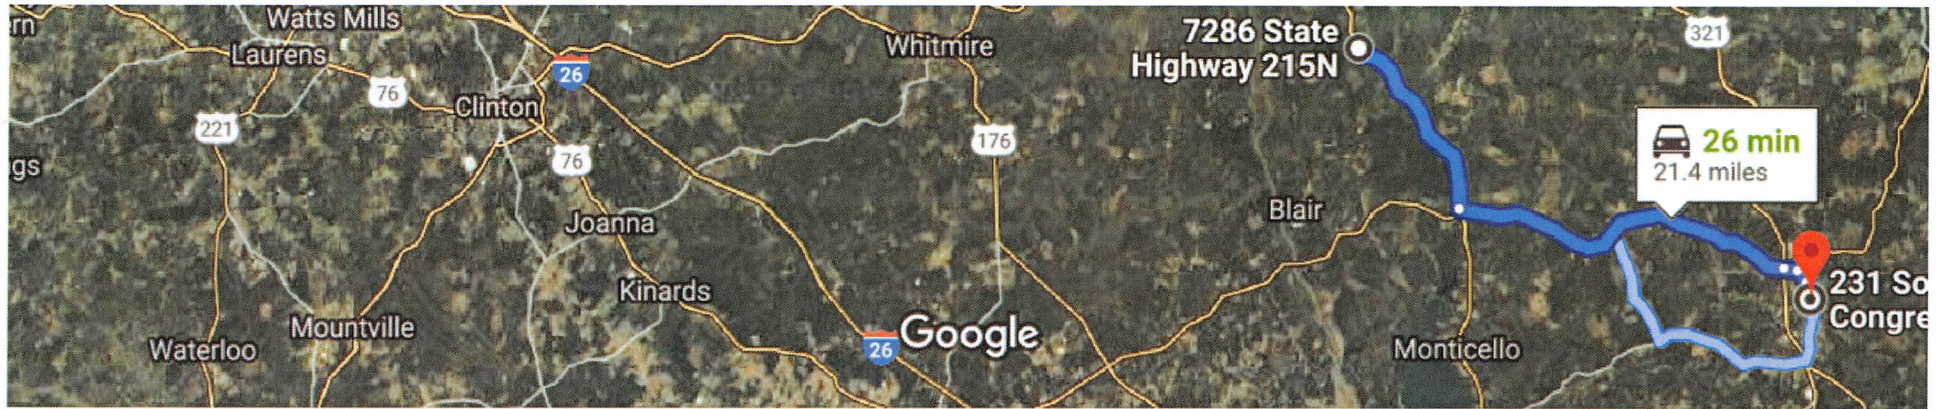

Blair, SC 29015

from 7286 State Hwy 215N, Blair, SC 29015
to 4293 SC-215, Blair, SC 29015

4 min (2.9 miles)

via SC-215 S/State Hwy 215N

Fastest route, the usual traffic

Turn left onto SC-215 S/State Hwy 215N

i Destination will be on the right

2.8 mi

4293 SC-215 Fort Wagner Monument

Blair, SC 29015

Imagery ©2019 TerraMetrics, Map data ©2019 5 mi

7286 State Hwy 215N

Blair, SC 29015

- ↑ 1. Head west toward SC-215 N/State Hwy 215N
489 ft
- ↶ 2. Turn left onto SC-215 S/State Hwy 215N
7.1 mi
- ↶ 3. Turn left onto SC-34 E
12.5 mi
- ↑ 4. Continue onto SC-200 E/Newberry Rd
0.5 mi
- ↷ 5. Turn right onto Evans St Ext
0.5 mi
- ↷ 6. Turn right onto N Congress St
0.6 mi
i Destination will be on the right